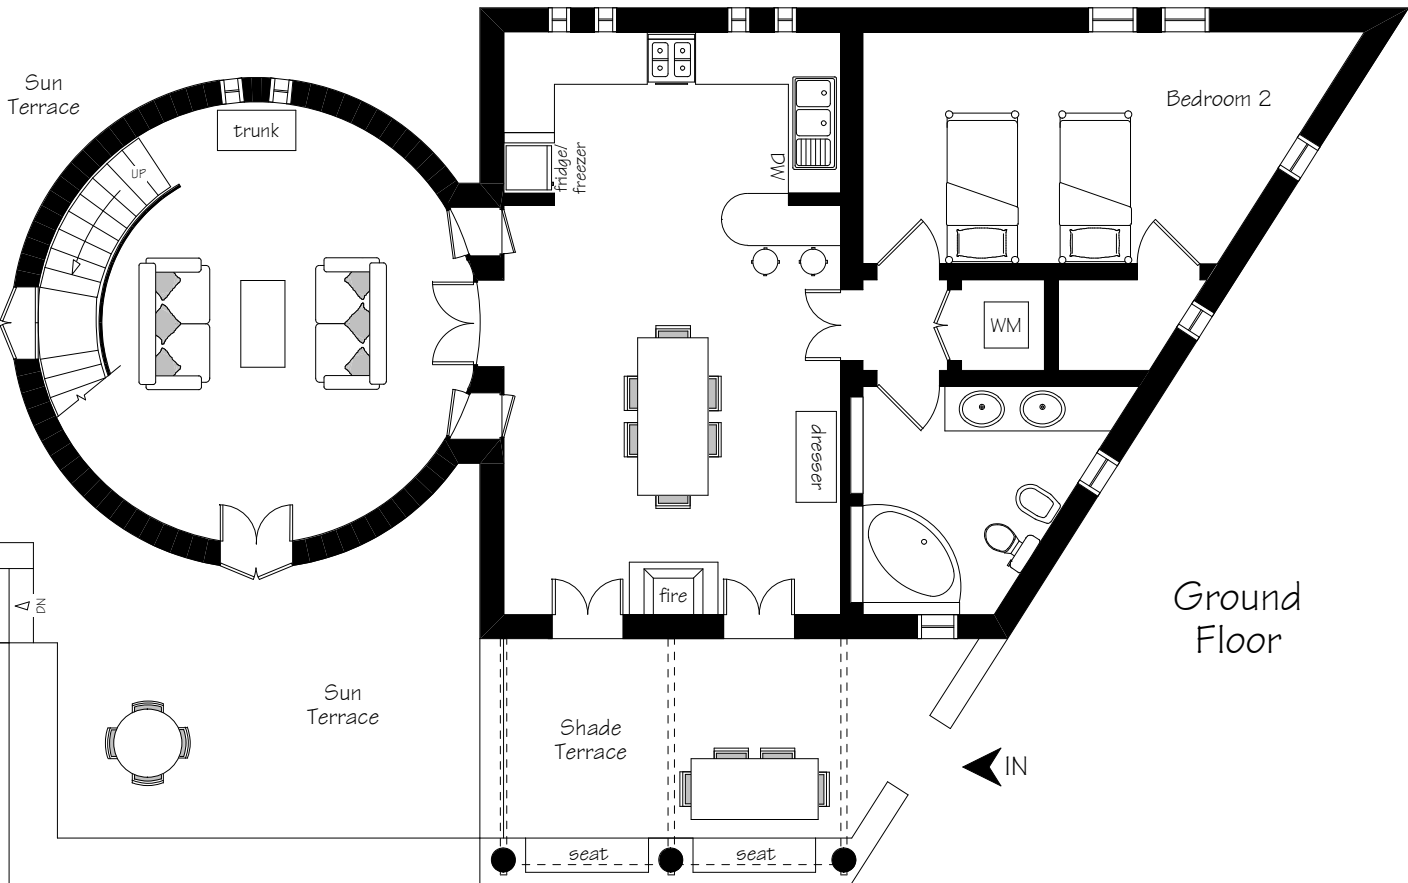

First Floor

Casa
 Miradouro

The Pool measures 39'5" x 13' (12m x 4m) and is situated 13' (4m) in this direction