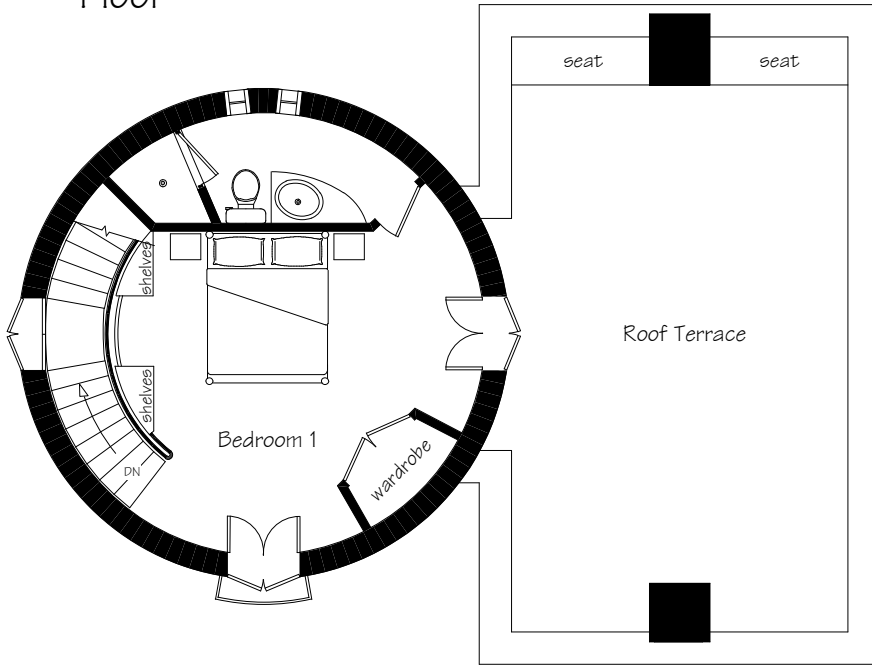

First Floor

Casa
 Miradouro

The Pool measures 39'5" x 13' (12m x 4m) and is situated 13' (4m) in this direction