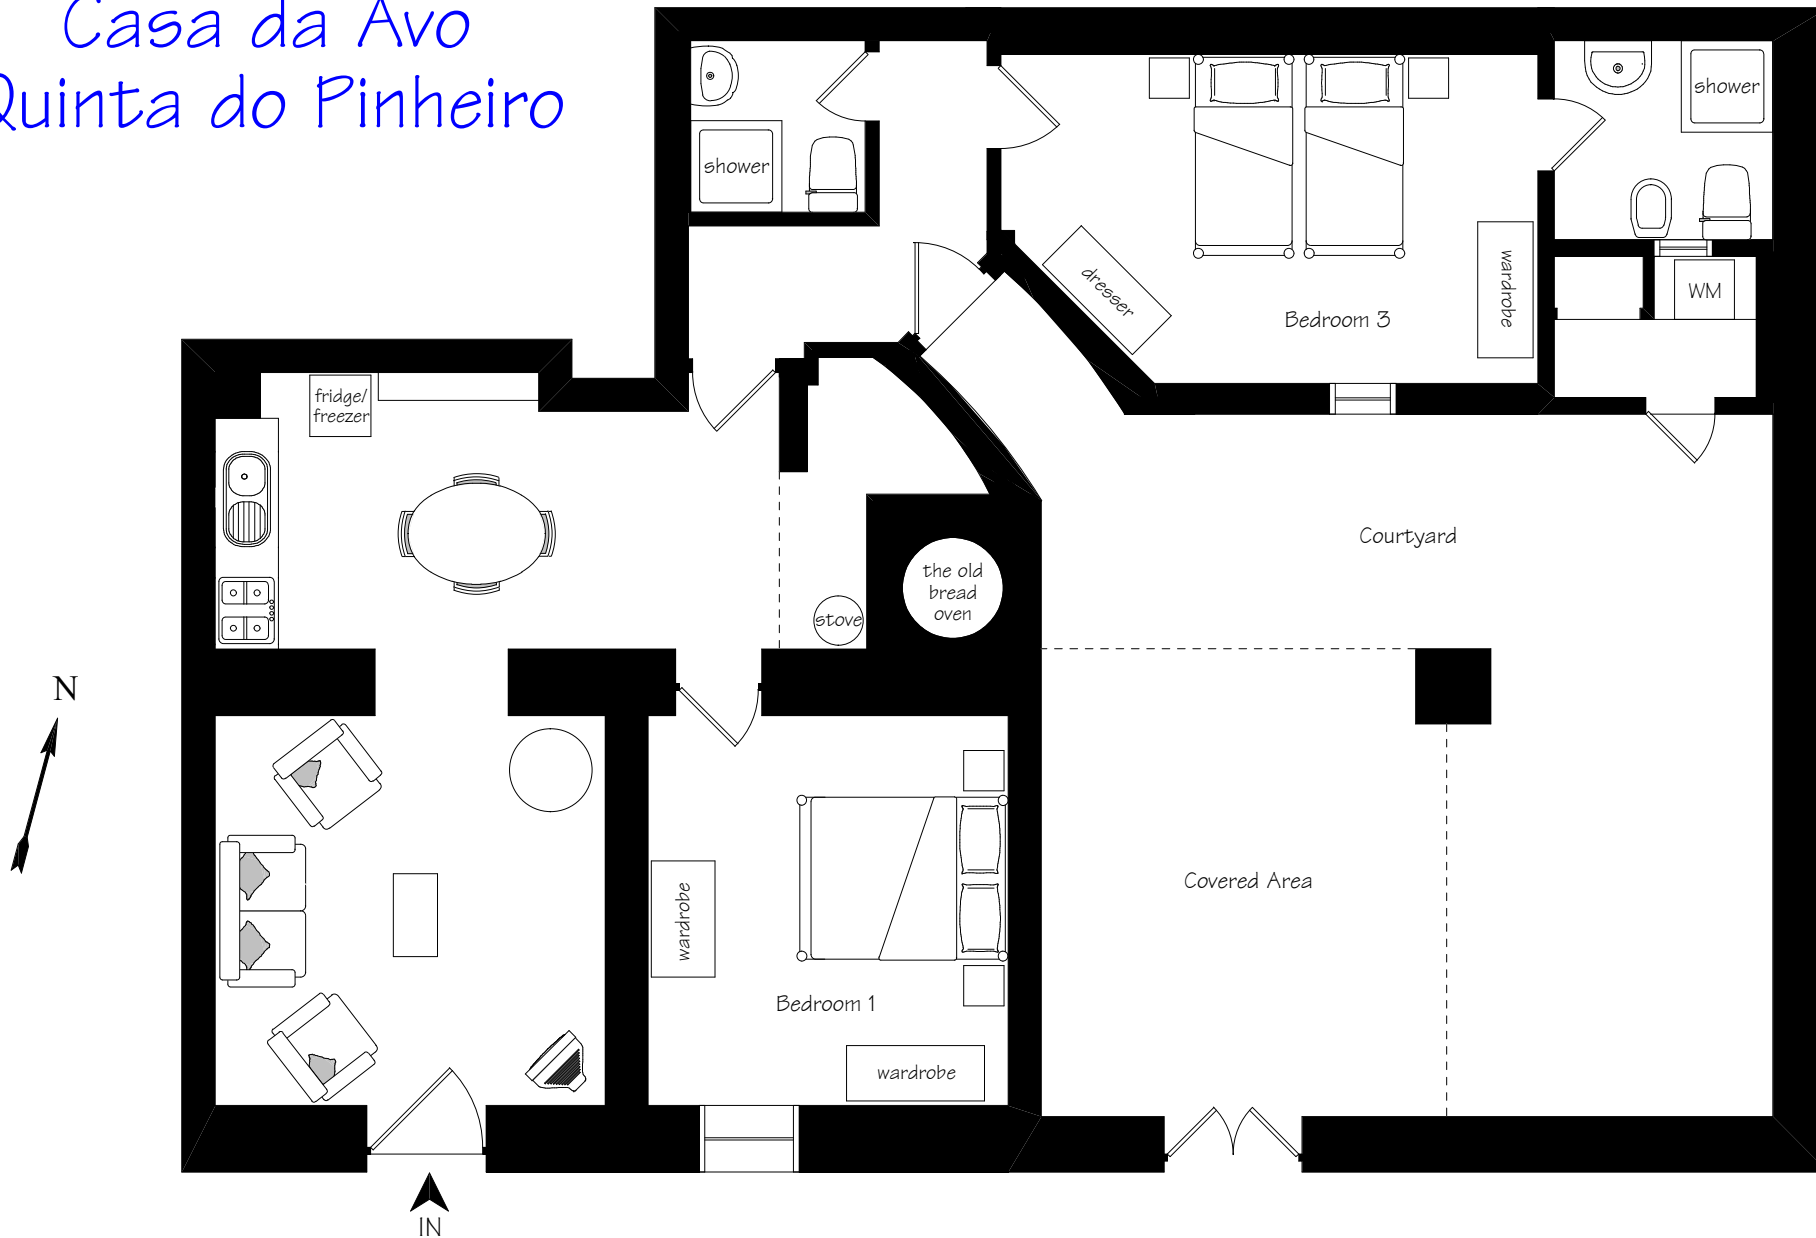

Casa da Avo Quinta do Pinheiro

The Pool measures 33' x 16'7 (10m x 5m) and is situated 72' (22m) in this direction