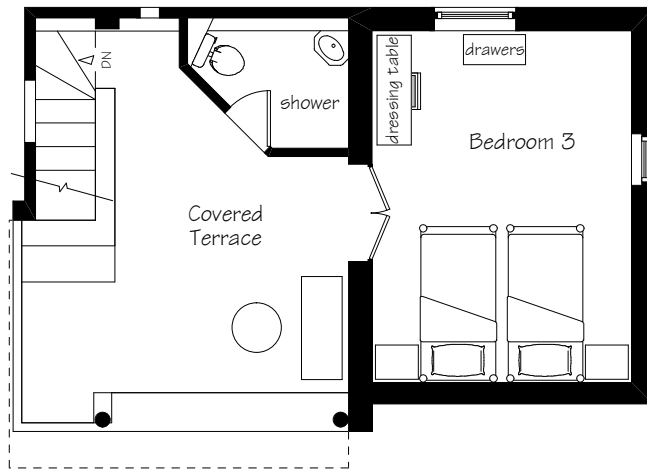

First Floor

Casa Cristina

The Pergola, WC & Shower Room are situated in this direction

The Pool measures 26' x 13' (8m x 4m) and is situated 26ft (8m) in this direction

Outside Dining Area under the Pergola is situated in this direction

Outside Dining Area

Ground Floor