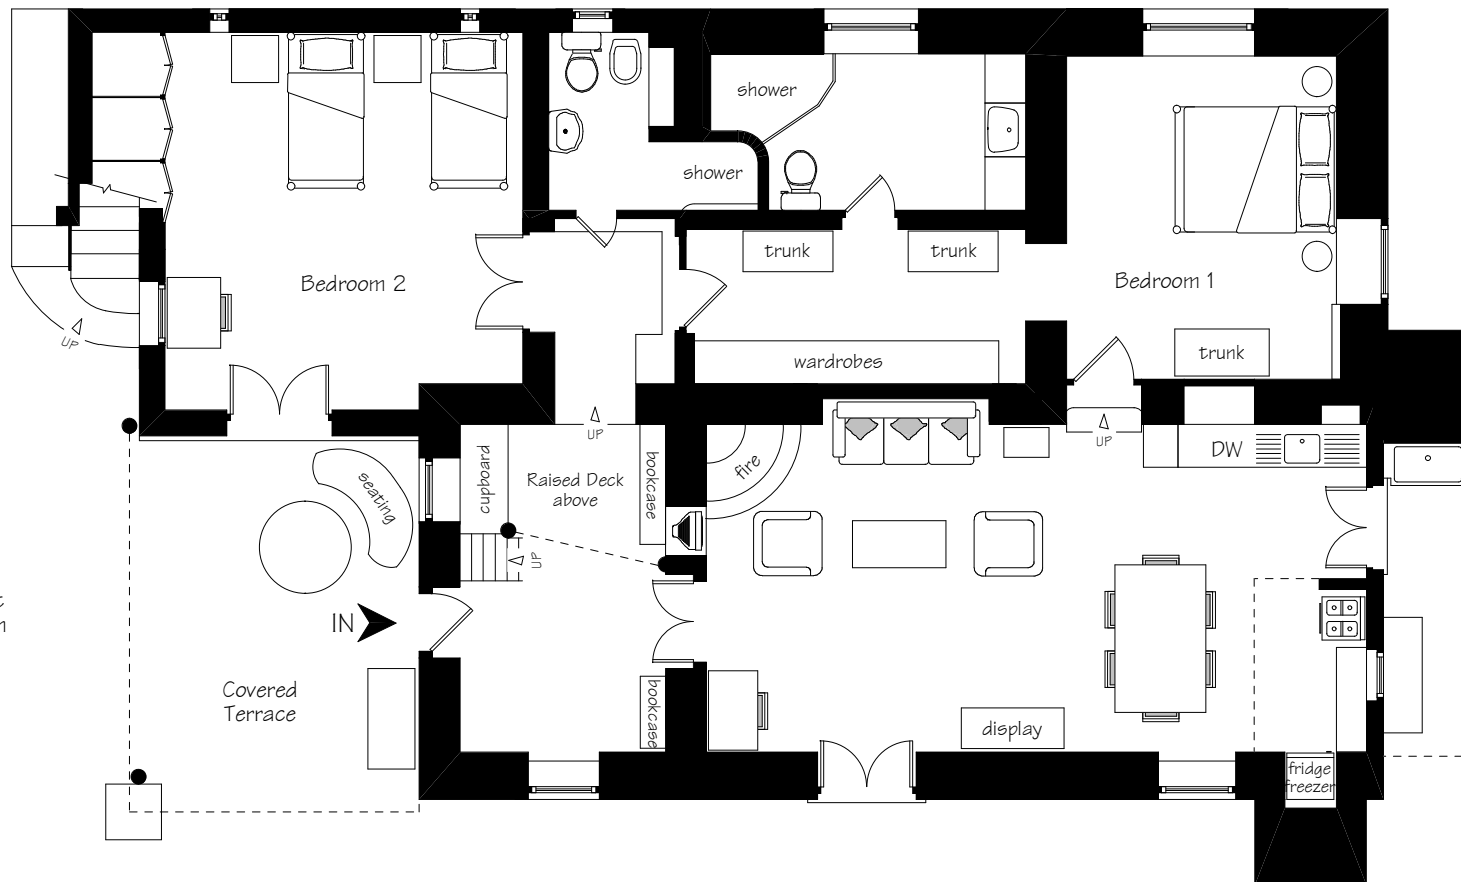

First Floor

Casa Cristina

The Pergola, WC & Shower Room are situated in this direction

The Pool measures 26' x 13' (8m x 4m) and is situated 26ft (8m) in this direction

Outside Dining Area under the Pergola is situated in this direction

Outside Dining Area

Ground Floor