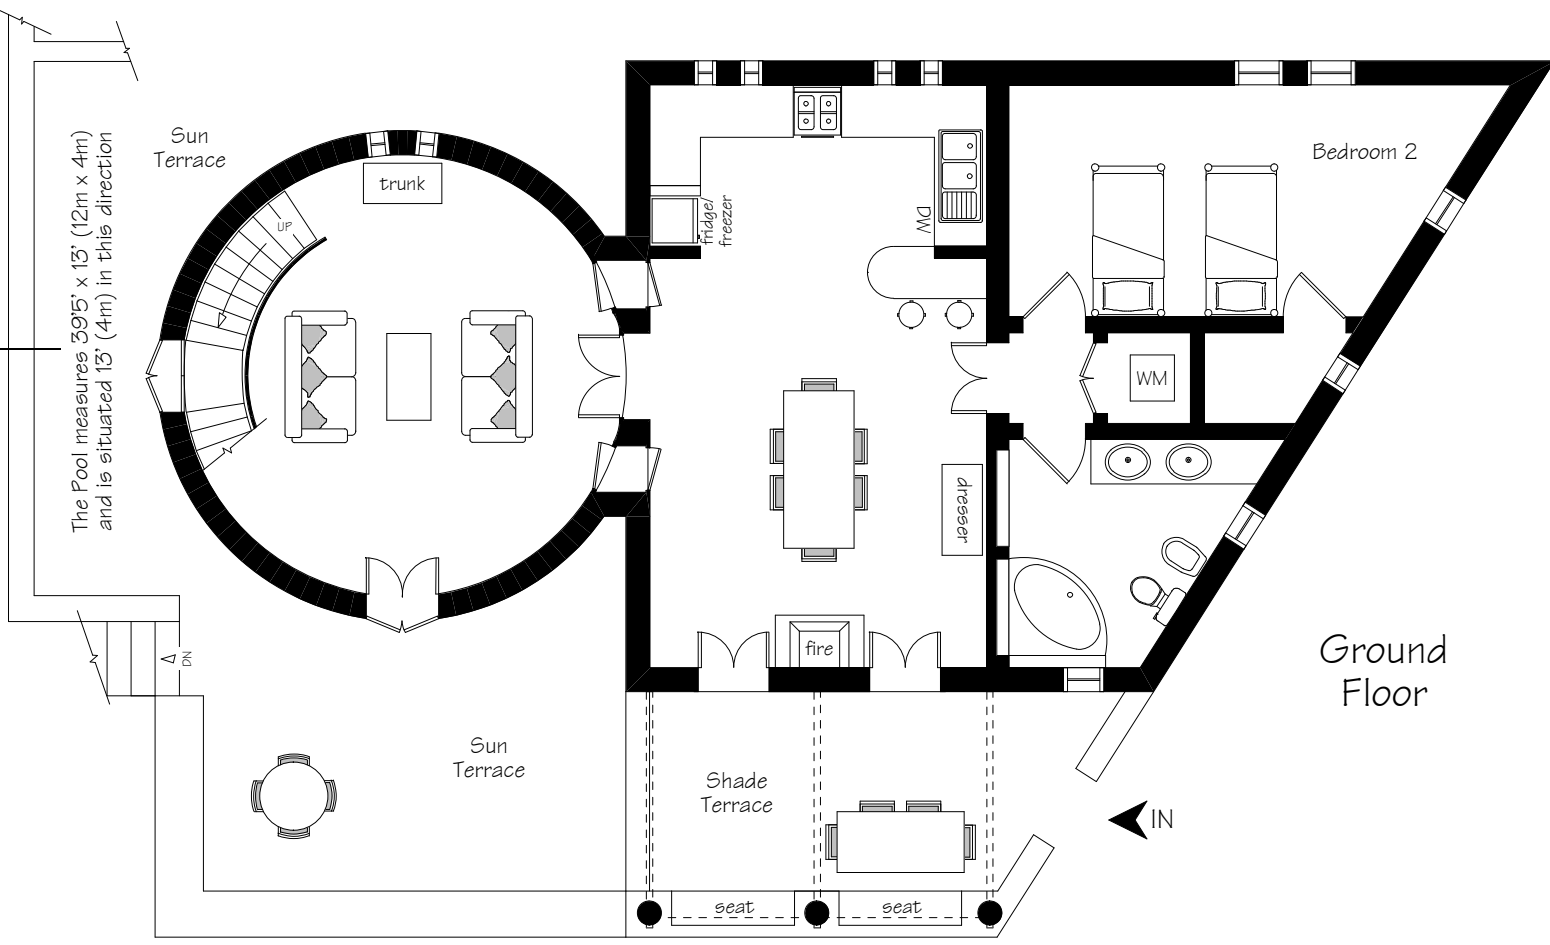

First Floor

The Round House

The Pool measures 39'5" x 13' (12m x 4m) and is situated 13' (4m) in this direction