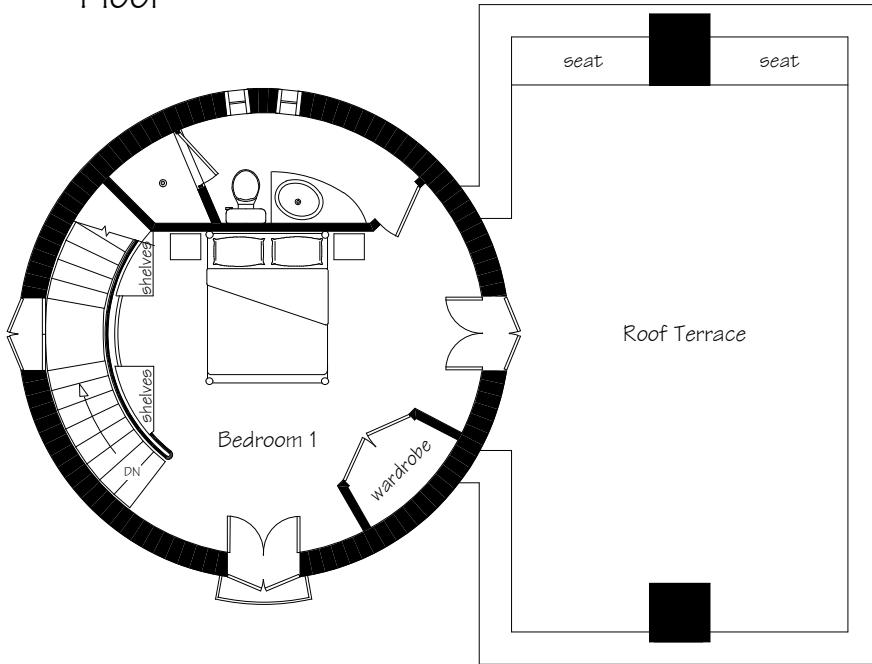

First Floor

The Round House

The Pool measures 39'5" x 13' (12m x 4m) and is situated 13' (4m) in this direction