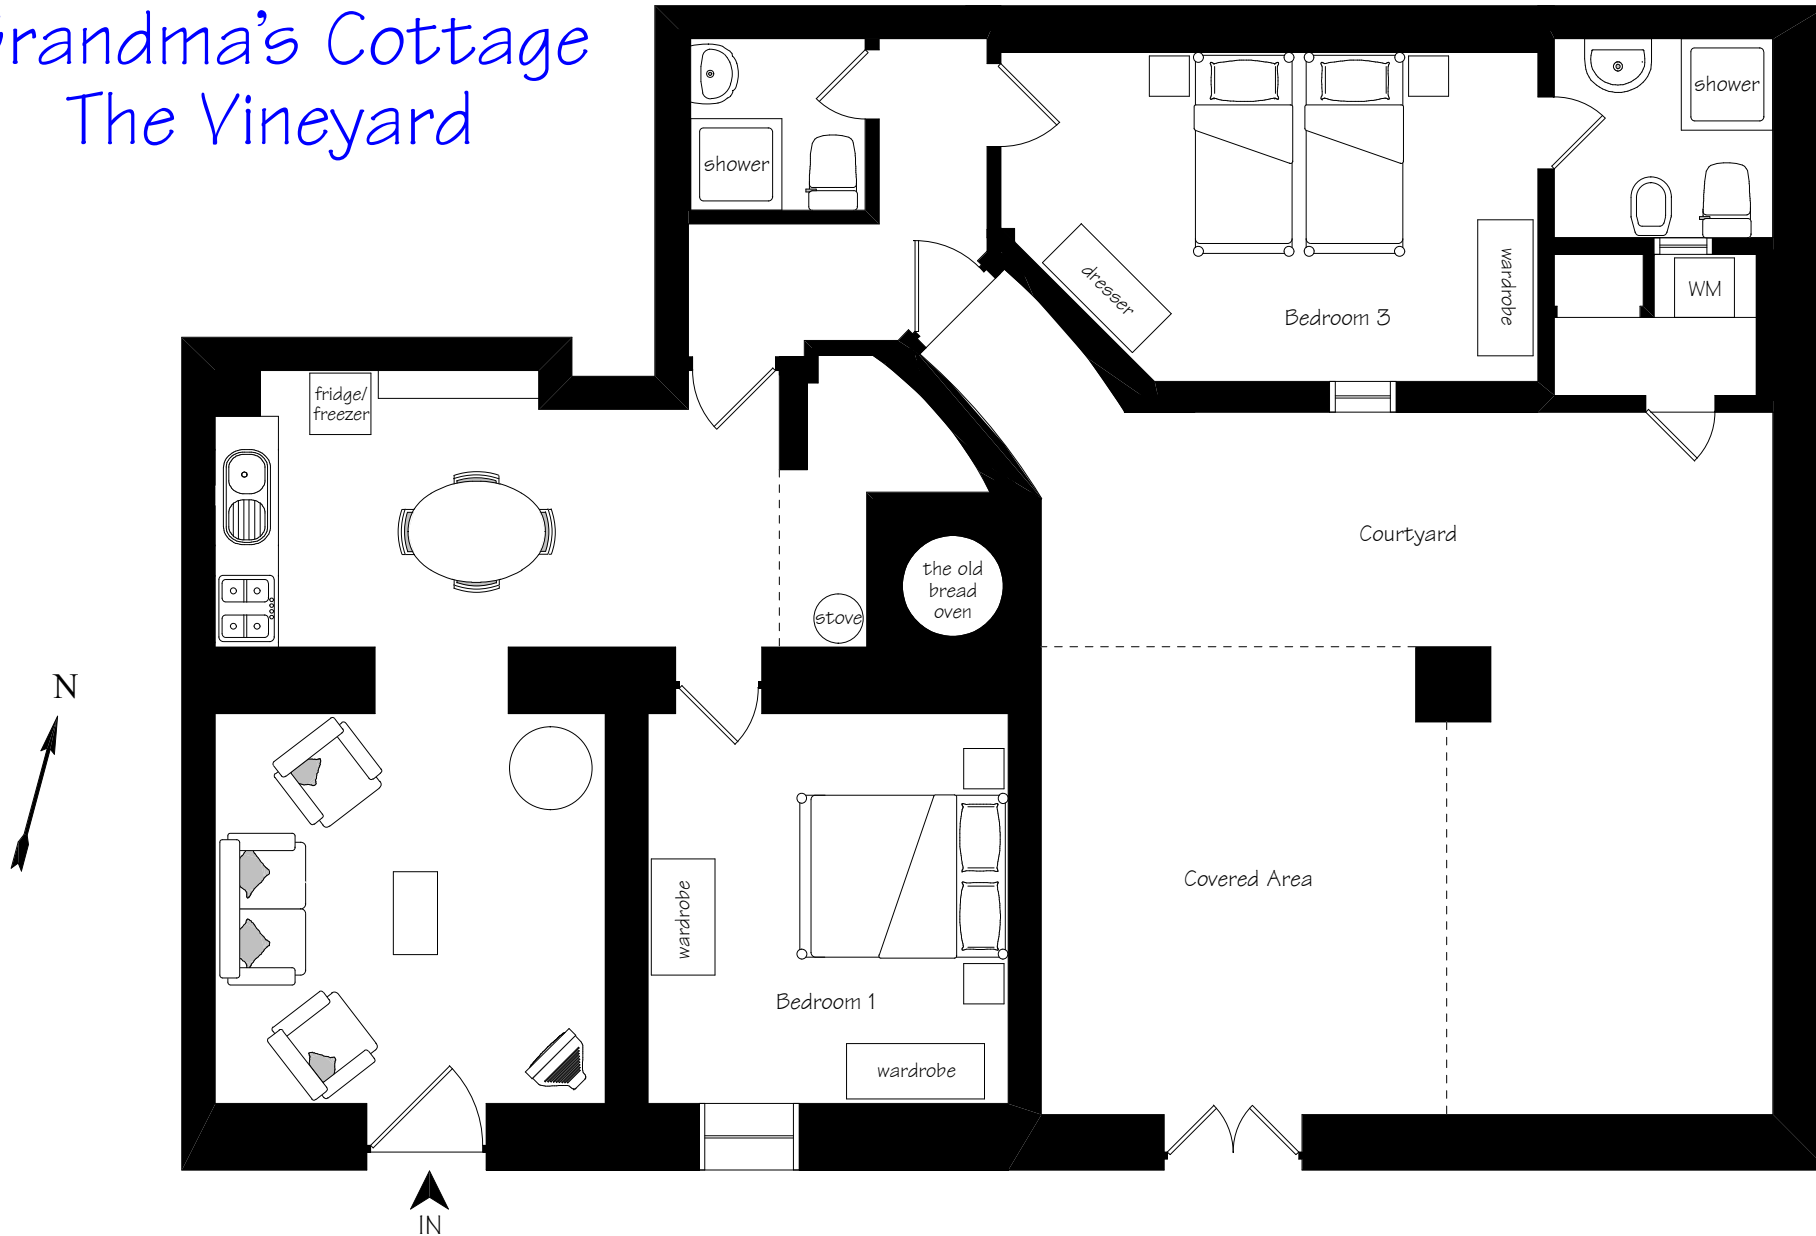

Grandma's Cottage The Vineyard

The Pool measures 33' x 16'7 (10m x 5m) and is situated 72' (22m) in this direction